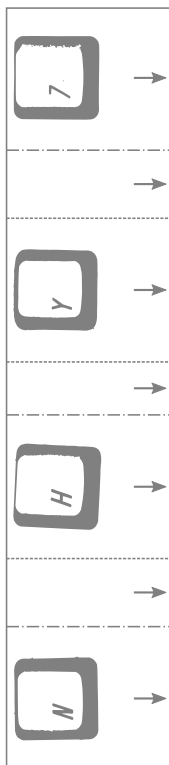

Divider with  on the left hand.
Keyboard split-up, Typing speed-up.

Legend:

- Concave fold/Valley
- - - - Convex fold/Mountain

Instructions:

- print on an A5 sheet
- cut out the divider
- fold according to the legend

Fonts used:

Carpal Tunnel:

<http://www.angelwerks.com/channelzero/carpal.htm>

Georgia:

[http://en.wikipedia.org/wiki/Georgia_\(typeface\)](http://en.wikipedia.org/wiki/Georgia_(typeface))

Concept and design by
Antonio Ospite (ao2)
<http://ao2.it>