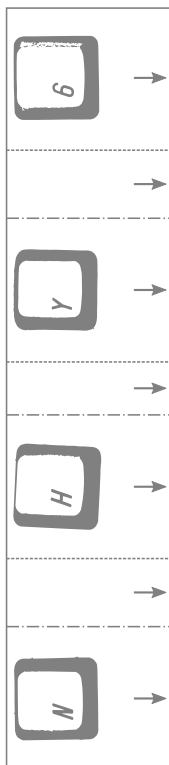

Divider with  on the right hand.  
Keyboard split-up, Typing speed-up.

### Legend:

- Concave fold/Valley
- - - - Convex fold/Mountain

### Instructions:

- print on an A5 sheet
- cut out the divider
- fold according to the legend

Fonts used:

Carpal Tunnel:

<http://www.angelwerks.com/channelzero/carpal.htm>

Georgia:

[http://en.wikipedia.org/wiki/Georgia\\_\(typeface\)](http://en.wikipedia.org/wiki/Georgia_(typeface))